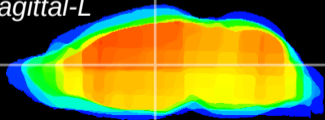

Coronal

Sagittal-R

Sagittal-L

ViBrism: CX15368
Horizontal

MD