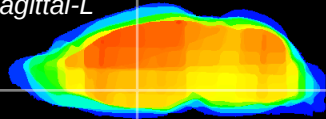

Coronal

Sagittal-R

Sagittal-L

ViBrism: CX15368
Horizontal

Pa