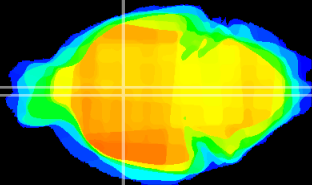

Coronal

Sagittal-R

Sagittal-L

ViBrism: CX15368
Horizontal

Pa