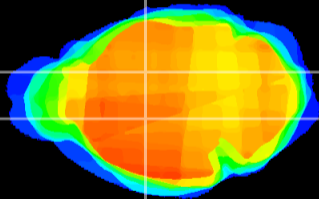

Coronal

Sagittal-R

Sagittal-L

ViBriSM: CX15368
Horizontal

VA/VL