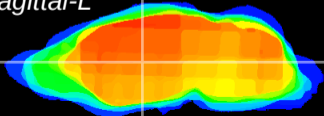

Coronal

Sagittal-R

Sagittal-L

ViBriSM: CX15368
Horizontal

VA/VL