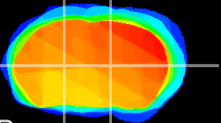

Coronal

Sagittal-R

Sagittal-L

ViBriSM: CX15368
Horizontal

VA/VL