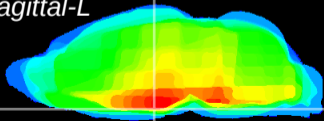

Coronal

Sagittal-R

Sagittal-L

ViBrism: CX15373
Horizontal

Arc