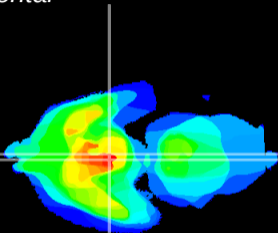

Coronal

Sagittal-R

Sagittal-L

ViBrism: CX15373
Horizontal

Arc