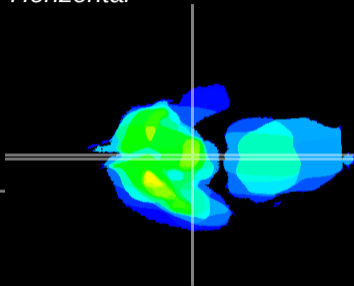

Coronal

Sagittal-R

Sagittal-L

ViBrism: CX15373
Horizontal

ME