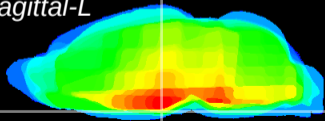

Coronal

Sagittal-R

Sagittal-L

ViBrism: CX15373
Horizontal

ME