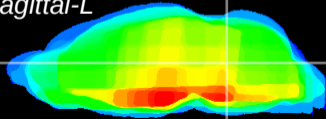

Coronal

Sagittal-R

Sagittal-L

ViBrisM: CX15373
Horizontal

Tg