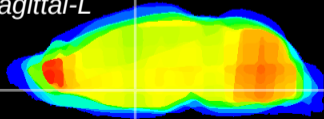

Coronal

Sagittal-R

Sagittal-L

ViBrism: CX15376
Horizontal

Pa