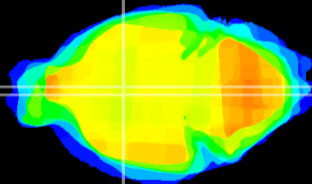

Coronal

Sagittal-R

Sagittal-L

ViBrism: CX15376
Horizontal

Pa