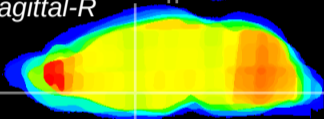

Coronal

Sagittal-R

Sagittal-L

ViBrism: CX15376
Horizontal

Pa