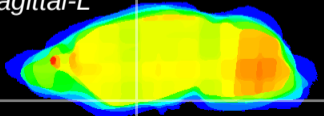

Coronal

Sagittal-R

Sagittal-L

ViBrism: CX15376
Horizontal

S0