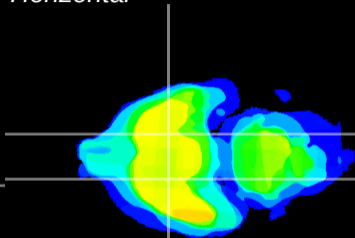

Coronal

Sagittal-R

Sagittal-L

ViBrism: CX15376
Horizontal

S0