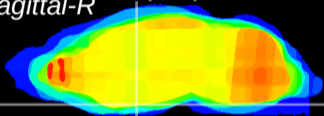

Coronal

Sagittal-R

Sagittal-L

ViBrism: CX15376
Horizontal

S0