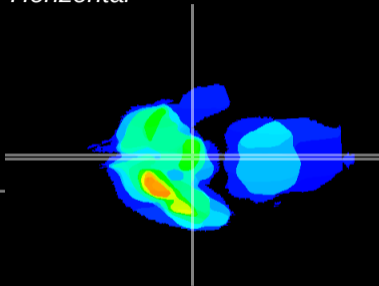

*Coronal*

*Sagittal-R*

*Sagittal-L*

ViBrism: CX15380  
*Horizontal*

ME