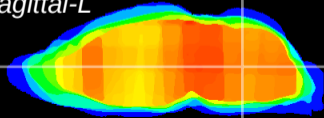

Coronal

Sagittal-R

Sagittal-L

ViBrisM: CX15384
Horizontal

MVe