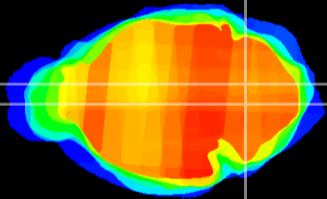

Coronal

Sagittal-R

Sagittal-L

ViBrisM: CX15384
Horizontal

MVe