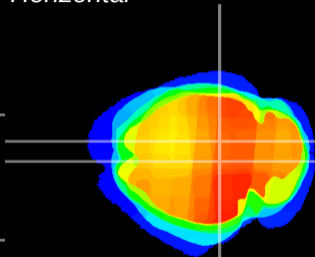

Coronal

Sagittal-R

Sagittal-L

ViBrism: CX15384
Horizontal

SC