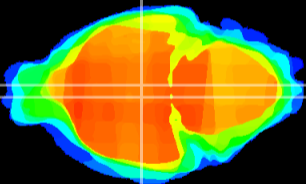

Coronal

Sagittal-R

Sagittal-L

ViBrism: CX15385
Horizontal

DM