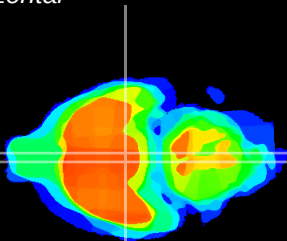

Coronal

Sagittal-R

Sagittal-L

ViBrism: CX15386
Horizontal

VMH