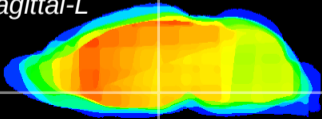

Coronal

Sagittal-R

Sagittal-L

ViBrism: CX15388
Horizontal

DM