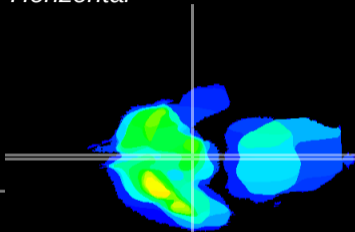

Coronal

Sagittal-R

Sagittal-L

ViBrism: CX15396
Horizontal

ME