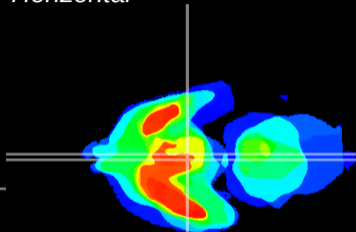

Coronal

Sagittal-R

Sagittal-L

ViBrism: CX15398
Horizontal

Arc