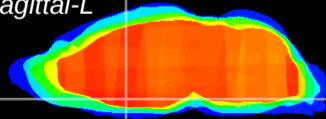

Coronal

Sagittal-R

Sagittal-L

ViBriSM: CX15400
Horizontal

MPA