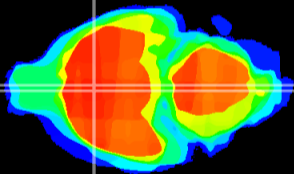

Coronal

Sagittal-R

Sagittal-L

ViBriSM: CX15400
Horizontal

MPA