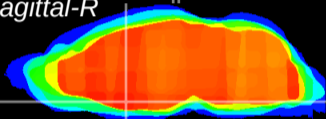

Coronal

Sagittal-R

Sagittal-L

ViBriSM: CX15400
Horizontal

MPA