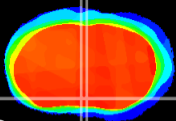

Coronal

Sagittal-R

Sagittal-L

ViBriSM: CX15400
Horizontal

MPA