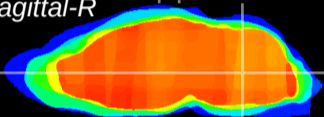

Coronal

Sagittal-R

Sagittal-L

ViBrism: CX15400
Horizontal

MVe