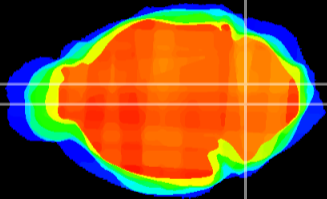

Coronal

Sagittal-R

Sagittal-L

ViBrism: CX15400
Horizontal

MVe