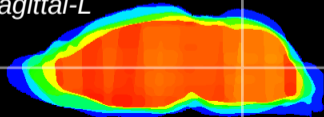

Coronal

Sagittal-R

Sagittal-L

ViBrism: CX15400
Horizontal

MVe