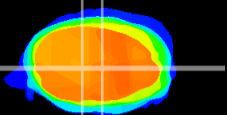

Coronal

Sagittal-R

Sagittal-L

ViBrism: CX15400
Horizontal

MVe