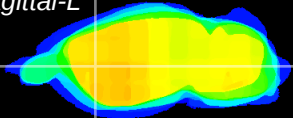

Coronal

Sagittal-R

Sagittal-L

ViBrisM: CX15401
Horizontal

CPU lateral