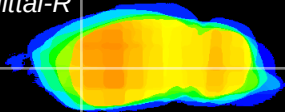

Coronal

Sagittal-R

Sagittal-L

ViBrisM: CX15401
Horizontal

CPU lateral