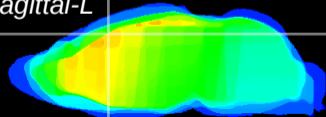

Coronal

Sagittal-R

Sagittal-L

ViBrism: CX15404  
Horizontal

Cx motor