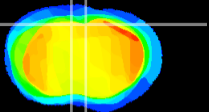

Coronal

Sagittal-R

Sagittal-L

ViBrism: CX15404  
Horizontal

Cx motor