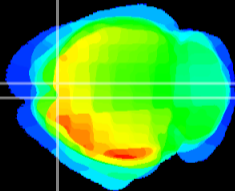

Coronal

Sagittal-R

Sagittal-L

ViBrism: CX15404  
Horizontal

Cx motor