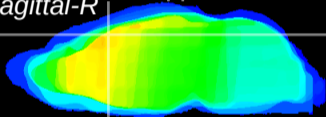

Coronal

Sagittal-R

Sagittal-L

ViBrism: CX15404  
Horizontal

Cx motor