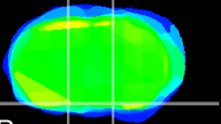

Coronal

Sagittal-R

Sagittal-L

ViBrism: CX15409
Horizontal

S0