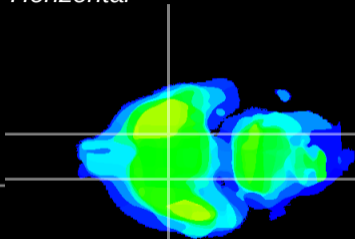

Coronal

Sagittal-R

Sagittal-L

ViBrism: CX15409
Horizontal

S0