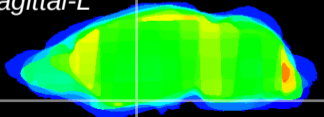

Coronal

Sagittal-R

Sagittal-L

ViBrism: CX15409
Horizontal

S0