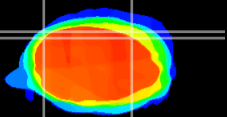

Coronal

Sagittal-R

Sagittal-L

ViBrism: CX15413
Horizontal

Cb lobe