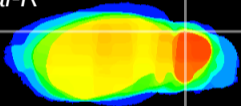

Coronal

Sagittal-R

Sagittal-L

ViBrism: CX15413
Horizontal

Cb lobe