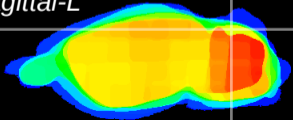

Coronal

Sagittal-R

Sagittal-L

ViBrism: CX15413
Horizontal

Cb lobe