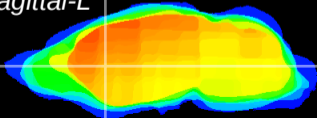

Coronal

Sagittal-R

Sagittal-L

ViBrisM: CX15415
Horizontal

CPU medial