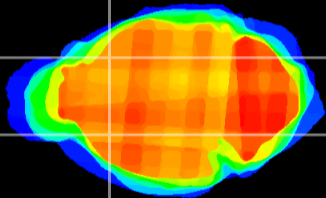

Coronal

Sagittal-R

Sagittal-L

ViBriSM: CX15418
Horizontal

CPU lateral