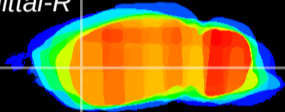

Coronal

Sagittal-R

Sagittal-L

ViBriSM: CX15418
Horizontal

CPU lateral