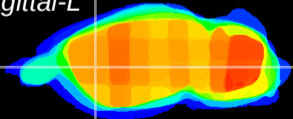

Coronal

Sagittal-R

Sagittal-L

ViBriSM: CX15418
Horizontal

CPU lateral