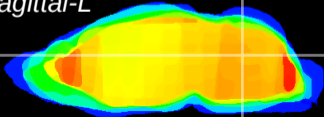

Coronal

Sagittal-R

Sagittal-L

ViBrism: CX15420
Horizontal

Cb nucleus