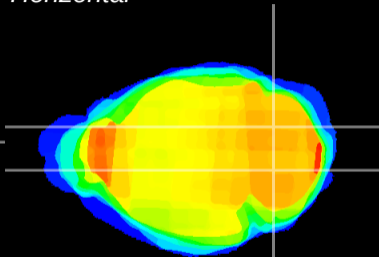

Coronal

Sagittal-R

Sagittal-L

ViBrism: CX15420
Horizontal

Cb nucleus