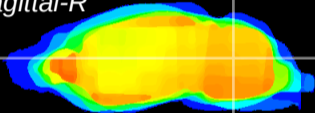

Coronal

Sagittal-R

Sagittal-L

ViBrism: CX15420
Horizontal

Cb nucleus