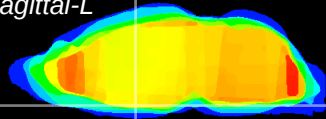

Coronal

Sagittal-R

Sagittal-L

ViBrism: CX15420
Horizontal

SCN