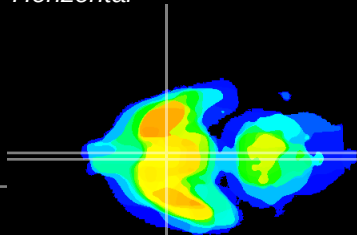

Coronal

Sagittal-R

Sagittal-L

ViBrism: CX15420
Horizontal

SCN