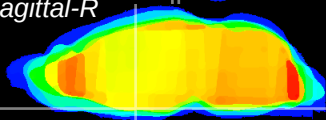

Coronal

Sagittal-R

Sagittal-L

ViBrism: CX15420
Horizontal

SCN