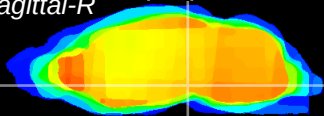

Coronal

Sagittal-R

Sagittal-L

ViBrism: CX15420
Horizontal

SN