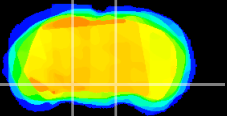

Coronal

Sagittal-R

Sagittal-L

ViBrism: CX15420
Horizontal

SN