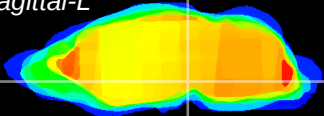

Coronal

Sagittal-R

Sagittal-L

ViBrism: CX15420
Horizontal

SN