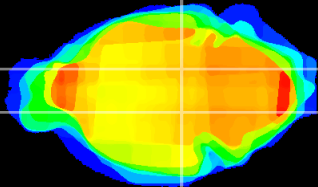

Coronal

Sagittal-R

Sagittal-L

ViBrism: CX15420
Horizontal

SN