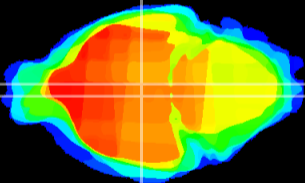

Coronal

Sagittal-R

Sagittal-L

ViBrism: CX15421
Horizontal

DM