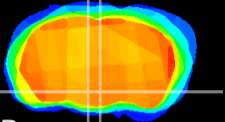

Coronal

Sagittal-R

Sagittal-L

ViBrism: CX15421
Horizontal

DM