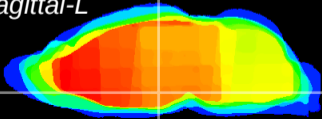

Coronal

Sagittal-R

Sagittal-L

ViBrism: CX15421
Horizontal

DM