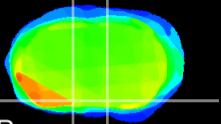

Coronal

Sagittal-R

Sagittal-L

ViBrism: CX15427
Horizontal

LH