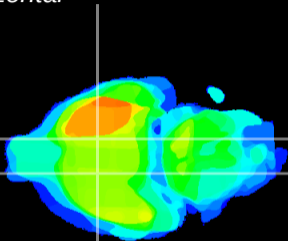

Coronal

Sagittal-R

Sagittal-L

ViBrism: CX15427
Horizontal

LH