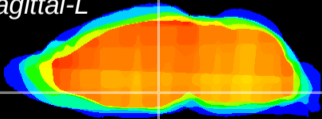

Coronal

Sagittal-R

Sagittal-L

ViBrism: CX15429
Horizontal

DM