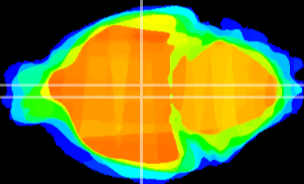

Coronal

Sagittal-R

Sagittal-L

ViBrism: CX15429
Horizontal

DM