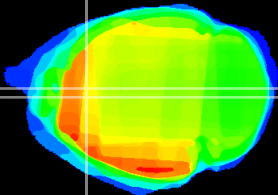

Coronal

Sagittal-R

Sagittal-L

ViBrism: CX15431
Horizontal

Cx cingulate