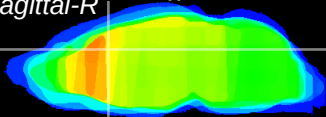

Coronal

Sagittal-R

Sagittal-L

ViBrism: CX15431
Horizontal

Cx cingulate