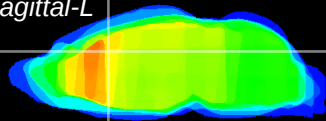

Coronal

Sagittal-R

Sagittal-L

ViBrism: CX15431
Horizontal

Cx cingulate