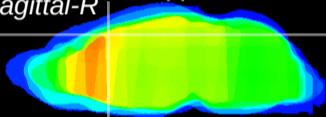

Coronal

Sagittal-R

Sagittal-L

ViBriSM: CX15431
Horizontal

Cx motor