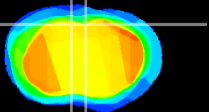

Coronal

Sagittal-R

Sagittal-L

ViBriSM: CX15431
Horizontal

Cx motor