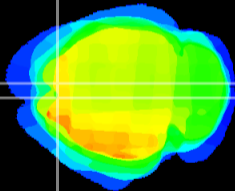

Coronal

Sagittal-R

Sagittal-L

ViBriSM: CX15431
Horizontal

Cx motor