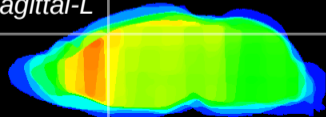

Coronal

Sagittal-R

Sagittal-L

ViBriSM: CX15431
Horizontal

Cx motor