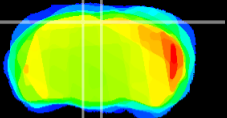

Coronal

Sagittal-R

Sagittal-L

ViBrism: CX15431
Horizontal

RS