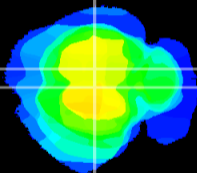

Coronal

Sagittal-R

Sagittal-L

ViBrism: CX15431
Horizontal

RS