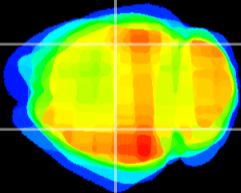

Coronal

Sagittal-R

Sagittal-L

ViBrism: CX15449
Horizontal

CA2/CA3