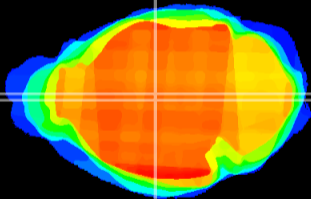

Coronal

Sagittal-R

Sagittal-L

ViBrism: CX15451
Horizontal

MD