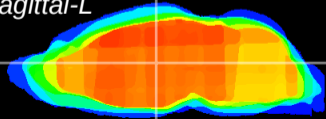

Coronal

Sagittal-R

Sagittal-L

ViBrism: CX15451
Horizontal

MD