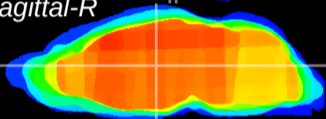

Coronal

Sagittal-R

Sagittal-L

ViBrism: CX15451
Horizontal

MD