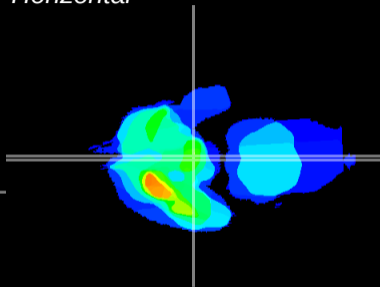

Coronal

Sagittal-R

Sagittal-L

ViBrism: CX15451
Horizontal

ME