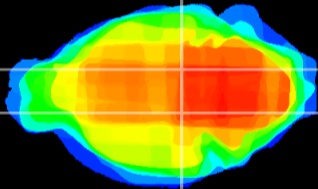

Coronal

Sagittal-R

Sagittal-L

ViBrism: CX15458
Horizontal

SN