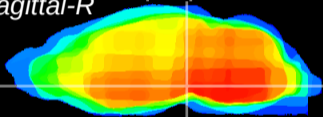

Coronal

Sagittal-R

Sagittal-L

ViBrism: CX15458
Horizontal

SN