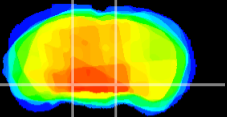

Coronal

Sagittal-R

Sagittal-L

ViBrism: CX15458
Horizontal

SN