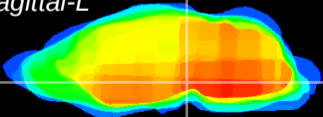

Coronal

Sagittal-R

Sagittal-L

ViBrism: CX15458
Horizontal

SN