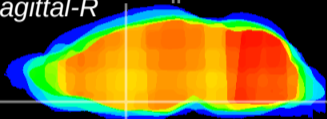

Coronal

Sagittal-R

Sagittal-L

ViBrisM: CX15460
Horizontal

MPA