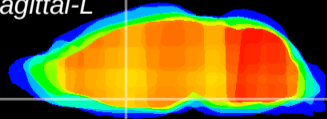

Coronal

Sagittal-R

Sagittal-L

ViBrisM: CX15460
Horizontal

MPA