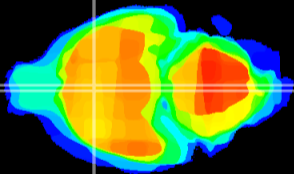

Coronal

Sagittal-R

Sagittal-L

ViBrisM: CX15460
Horizontal

MPA