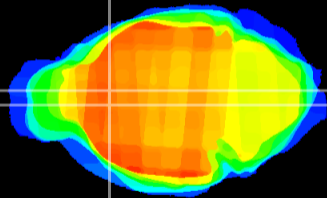

Coronal

Sagittal-R

Sagittal-L

ViBrism: CX15465
Horizontal

LS