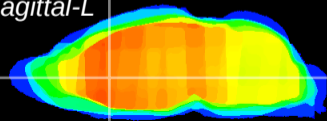

Coronal

Sagittal-R

Sagittal-L

ViBrism: CX15465
Horizontal

LS