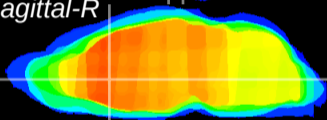

Coronal

Sagittal-R

Sagittal-L

ViBrism: CX15465
Horizontal

LS