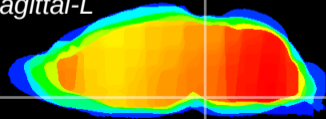

Coronal

Sagittal-R

Sagittal-L

ViBrism: CX15470
Horizontal

Pn