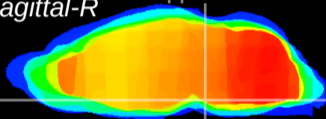

Coronal

Sagittal-R

Sagittal-L

ViBrism: CX15470
Horizontal

Pn