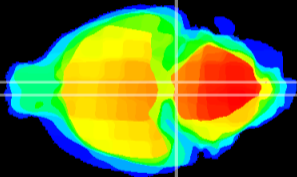

Coronal

Sagittal-R

Sagittal-L

ViBrism: CX15470
Horizontal

Pn