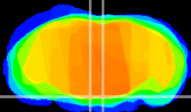

Coronal

Sagittal-R

Sagittal-L

ViBrism: CX15470
Horizontal

Pn