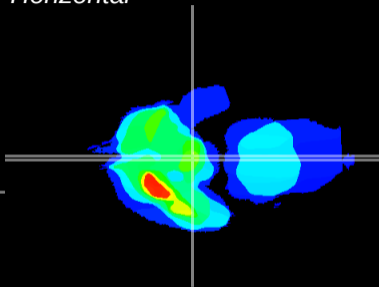

Coronal

Sagittal-R

Sagittal-L

ViBrism: CX15472
Horizontal

ME