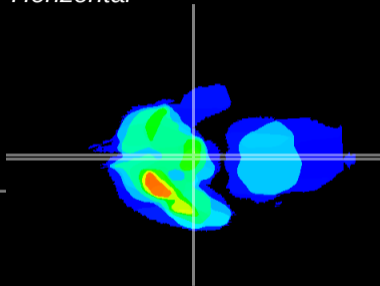

Coronal

Sagittal-R

Sagittal-L

ViBrism: CX15474
Horizontal

ME