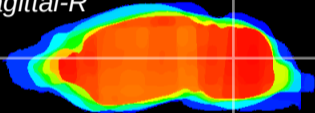

Coronal

Sagittal-R

Sagittal-L

ViBrism: CX15482
Horizontal

Cb nucleus