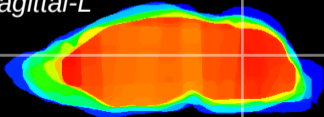

Coronal

Sagittal-R

Sagittal-L

ViBrism: CX15482
Horizontal

Cb nucleus