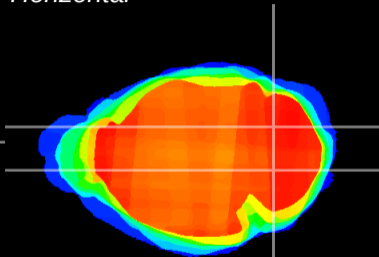

Coronal

Sagittal-R

Sagittal-L

ViBrism: CX15482
Horizontal

Cb nucleus