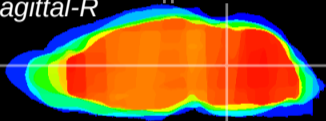

Coronal

Sagittal-R

Sagittal-L

ViBrism: CX15482
Horizontal

Tg