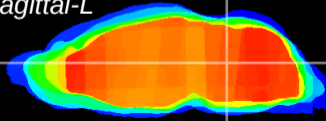

Coronal

Sagittal-R

Sagittal-L

ViBrism: CX15482
Horizontal

Tg