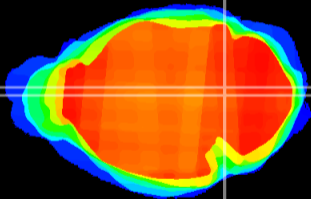

Coronal

Sagittal-R

Sagittal-L

ViBrism: CX15482
Horizontal

Tg