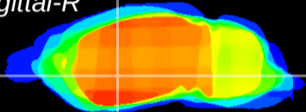

Coronal

Sagittal-R

Sagittal-L

ViBriSM: CX15484
Horizontal

GP