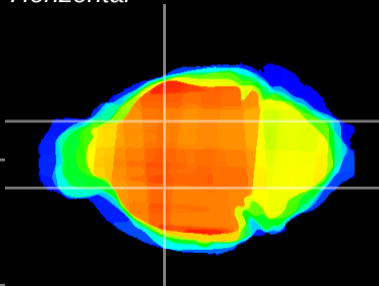

Coronal

Sagittal-R

Sagittal-L

ViBriSM: CX15484
Horizontal

GP