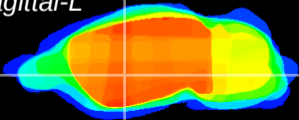

Coronal

Sagittal-R

Sagittal-L

ViBriSM: CX15484
Horizontal

GP