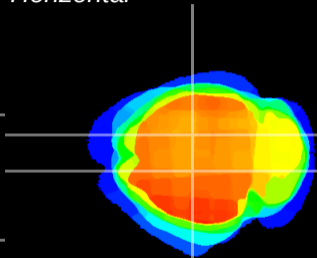

Coronal

Sagittal-R

Sagittal-L

ViBrism: CX15485
Horizontal

CA1