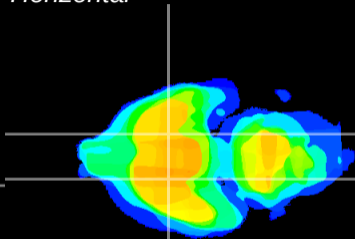

*Coronal*

*Sagittal-R*

*Sagittal-L*

ViBrism: CX15489  
*Horizontal*

S0