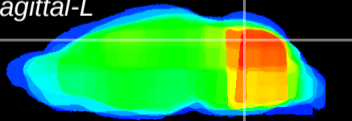

Coronal

Sagittal-R

Sagittal-L

ViBrism: CX15496
Horizontal

Cb vermis