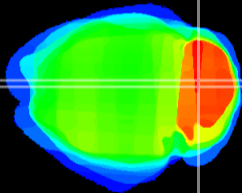

Coronal

Sagittal-R

Sagittal-L

ViBrism: CX15496
Horizontal

Cb vermis