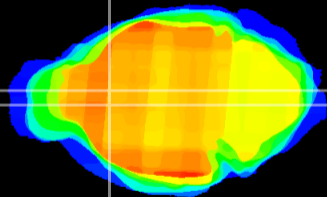

Coronal

Sagittal-R

Sagittal-L

ViBrism: CX15497
Horizontal

LS