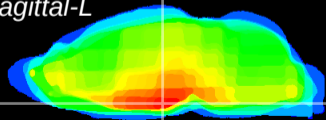

Coronal

Sagittal-R

Sagittal-L

ViBrism: CX15500
Horizontal

VMH