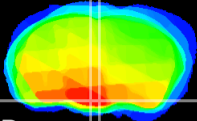

Coronal

Sagittal-R

Sagittal-L

ViBrism: CX15500
Horizontal

VMH