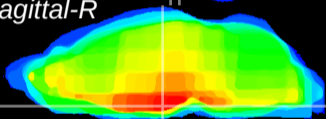

Coronal

Sagittal-R

Sagittal-L

ViBrism: CX15500
Horizontal

VMH