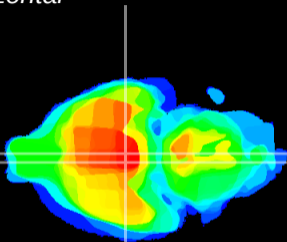

Coronal

Sagittal-R

Sagittal-L

ViBrism: CX15500
Horizontal

VMH